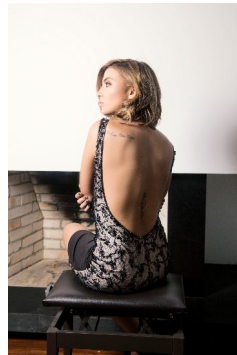

COLECCIONES

2018

STATUS
HAUTE COUTURE

COLECCIONES/
FORMAL WEAR

Ref.
BLUE GARDEN

Ref.
ZAI

COLECCIONES/
FORMAL WEAR

Ref.
SMOOTH