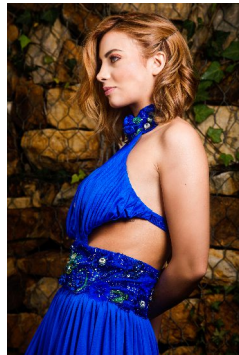

COLECCIONES

2018

STATUS
HAUTE COUTURE

COLECCIONES/
FORMAL WEAR

Ref.
BLUE GARDEN

Ref.
ZAI

COLECCIONES/
FORMAL WEAR

Ref.
SMOOTH

Ref.
FLORA

COLECCIONES/
CASUAL WEAR

Ref.
BLUE GARDEN

Ref.
MARIAN / CAMISA & PANTALÓN

Ref.
CARDIGAN SOUL

Ref.
PANTALÓN CHARLIZE

Ref.
BODY ANTONIA

Ref.
MILA

Ref.
BODY CHARLIZE

Ref.
ZAIRA

COLECCIONES/
SWIMWEAR

Ref.
GLORIOUS